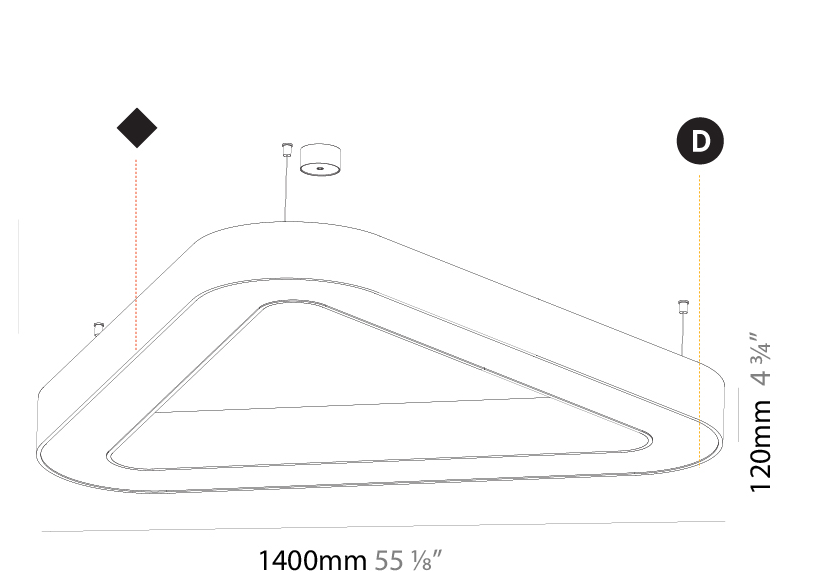

GENERAL

Series: Glorious
Subseries: Glorious Victory
Brand: Prolicht
Division: Architectural
Mounting Type: Suspension
Mounting Location: Ceiling
Subcategory: Ambient

PHYSICAL

Shape: Abstract
Length (mm): 1400
Length (in): 55 1/8
Width (mm): 1400
Width (in): 55 1/8
Height (mm): 120
Height (in): 4 3/4
Max. Overall Height (mm): 2120
Max. Overall Height (in): 83 7/16
Light Distribution: Direct / Indirect
Weight (kg): 14.359
Weight (lbs): 31.66
Diffuser: PMMA - Opal or Micro-Prism
Fixture Finish: SSR / BKV / CWI / CRY / HAB / UFT / ITA / RUA / FTG / MYG / LOD / PUS / FRO / FUP / KIA / POP / BLS / SPG / MEY / GOH / GUM / CHC / COM / ABZ / JAG / OBR / MOS / ROR
Fixture Material: Aluminum

ELECTRICAL

Lamp Type: LED (Zhaga Standard)
Input Wattage (W): 105
Total Output Wattage (W): 84 / 57.6 (3500K)
Dimming: Non-Dimming / Phase Dimming (120Vac only) / 0-10V Dimming
Driver Included: Yes
Driver Location: Integrated
Driver Type: Constant Current - 120 / 277Vac
Driver Class: Class 2
Input Voltage (V): 120 - 277
Constant Current (MA): 350 / 1200/600 (3500K)

LED

Color Temperature (°K): 3000 / 3500 / 4000
Max. Delivered Lumen (lm): 5540 / 5733 / 5850 Direct / 3830 / 3969 / 4050 Indirect
CRI: >80 CRI
Efficiency (%): 69.8
Lamp Life (hrs): 50000

OPTICAL

RATINGS AND CERTIFICATIONS

Certified By: Certified for North American Standards
IP rating: IP20