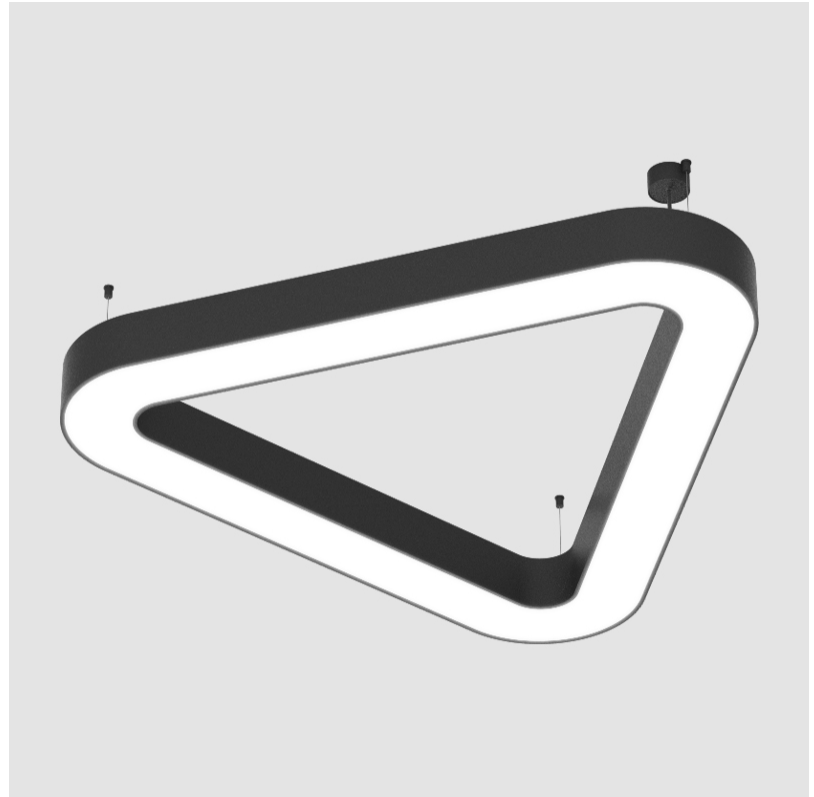

GENERAL

Series: Glorious
Subseries: Glorious Victory
Brand: Prolicht
Division: Architectural
Mounting Type: Suspension
Mounting Location: Ceiling
Subcategory: Ambient

PHYSICAL

Shape: Abstract
Length (mm): 1400
Length (in): 55 1/8
Width (mm): 1400
Width (in): 55 1/8
Height (mm): 120
Height (in): 4 3/4
Max. Overall Height (mm): 2120
Max. Overall Height (in): 83 7/16
Light Distribution: Direct
Weight (kg): 13.892
Weight (lbs): 30.56
Diffuser: PMMA - Opal or Micro-Prism
Fixture Finish: SSR / BKV / CWI / CRY / HAB / UFT / ITA / RUA / FTG / MYG / LOD / PUS / FRO / FUP / KIA / POP / BLS / SPG / MEY / GOH / GUM / CHC / COM / ABZ / JAG / OBR / MOS / ROR
Fixture Material: Aluminum

ELECTRICAL

Lamp Type: LED (Zhaga Standard)
Input Wattage (W): 60
Total Output Wattage (W): 48 / 38.4 (3500K)
Dimming: Non-Dimming / Phase Dimming (120Vac only) / 0-10V Dimming
Driver Included: Yes
Driver Location: Integrated
Driver Type: Constant Current - 120 / 277Vac
Driver Class: Class 2
Input Voltage (V): 120 - 277
Constant Current (MA): 350 / 1200 (3500K)

LED

Color Temperature (°K): 3000 / 3500 / 4000
Max. Delivered Lumen (lm): 5540 / 5733 / 5850
CRI: >80 CRI
Efficiency (%): 0.65
Lamp Life (hrs): 50000

OPTICAL

RATINGS AND CERTIFICATIONS

Certified By: Certified for North American Standards
IP rating: IP20