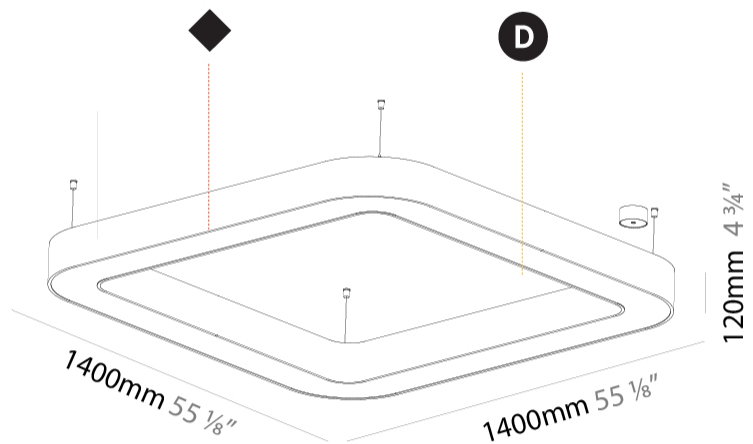

GENERAL

Series: Glorious
Subseries: Glorious Quantum
Brand: Prolicht
Division: Architectural
Mounting Type: Suspension
Mounting Location: Ceiling
Subcategory: Ambient

PHYSICAL

Shape: Square
Length (mm): 1400
Length (in): 55 1/8
Width (mm): 1400
Width (in): 55 1/8
Height (mm): 120
Height (in): 4 3/4
Max. Overall Height (mm): 2120
Max. Overall Height (in): 83 7/16
Light Distribution: Direct
Weight (kg): 17.644
Weight (lbs): 38.82
Diffuser: PMMA - Opal or Micro-Prism
Fixture Finish: SSR / BKV / CWI / CRY / HAB / UFT / ITA / RUA / FTG / MYG / LOD / PUS / FRO / FUP / KIA / POP / BLS / SPG / MEY / GOH / GUM / CHC / COM / ABZ / JAG / OBR / MOS / ROR
Fixture Material: Aluminum

ELECTRICAL

Lamp Type: LED (Zhaga Standard)
Input Wattage (W): 80
Total Output Wattage (W): 64 / 51.2 (3500K)
Dimming: Non-Dimming / Phase Dimming (120Vac only) / 0-10V Dimming
Driver Included: Yes
Driver Location: Integrated
Driver Type: Constant Current - 120 / 277Vac
Driver Class: Class 2
Input Voltage (V): 120 - 277
Constant Current (MA): 350 / 800 (3500K)

LED

Color Temperature (°K): 3000 / 3500 / 4000
Max. Delivered Lumen (lm): 7380 / 7644 / 7800
CRI: >80 CRI
Efficiency (%): 0.65
Lamp Life (hrs): 50000

OPTICAL

RATINGS AND CERTIFICATIONS

Certified By: Certified for North American Standards
IP rating: IP20