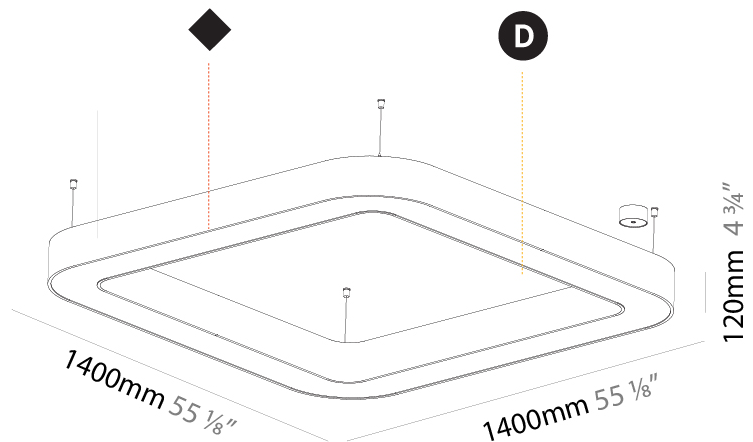

GENERAL

Series: Glorious
Subseries: Glorious Quantum
Brand: Prolicht
Division: Architectural
Mounting Type: Suspension
Mounting Location: Ceiling
Subcategory: Ambient

PHYSICAL

Shape: Square
Length (mm): 1400
Length (in): 55 1/8
Width (mm): 1400
Width (in): 55 1/8
Height (mm): 120
Height (in): 4 3/4
Max. Overall Height (mm): 2120
Max. Overall Height (in): 83 7/16
Light Distribution: Direct / Indirect
Weight (kg): 18.463
Weight (lbs): 40.62
Diffuser: PMMA - Opal or Micro-Prism
Fixture Finish: SSR / BKV / CWI / CRY / HAB / UFT / ITA / RUA / FTG / MYG / LOD / PUS / FRO / FUP / KIA / POP / BLS / SPG / MEY / GOH / GUM / CHC / COM / ABZ / JAG / OBR / MOS / ROR
Fixture Material: Aluminum

ELECTRICAL

Lamp Type: LED (Zhaga Standard)
Input Wattage (W): 120
Total Output Wattage (W): 96 / 76.8 (3500K)
Dimming: Non-Dimming / Phase Dimming (120Vac only) / 0-10V Dimming
Driver Included: Yes
Driver Location: Integrated
Driver Type: Constant Current - 120 / 277Vac
Driver Class: Class 2
Input Voltage (V): 120 - 277
Constant Current (MA): 350 / 800 (3500K)

LED

Color Temperature (°K): 3000 / 3500 / 4000
Max. Delivered Lumen (lm): 7380 / 7644 / 7800 Direct / 5120 / 5556 / 5400 Indirect
CRI: >80 CRI
Efficiency (%): 69.8
Lamp Life (hrs): 50000

OPTICAL

RATINGS AND CERTIFICATIONS

Certified By: Certified for North American Standards
IP rating: IP20